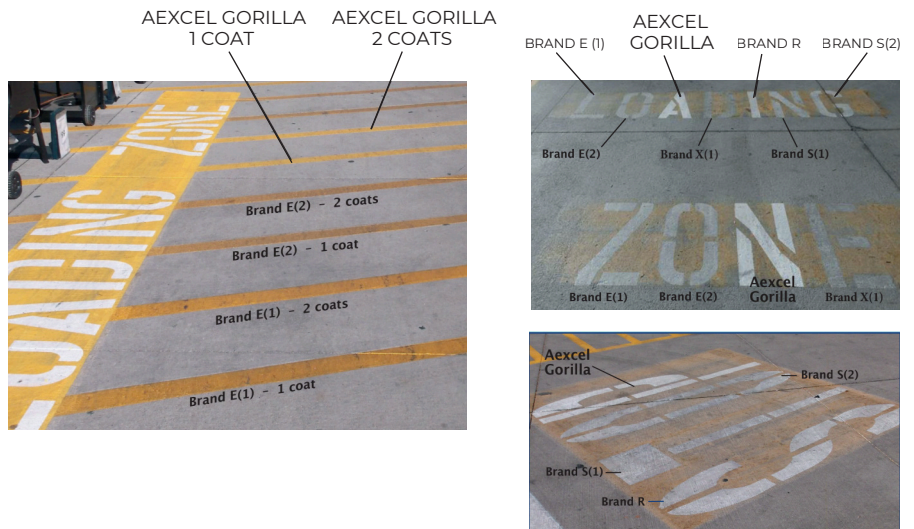

THE ORIGINAL GORILLA PAINT

GorillaPaint is our toughest zone-marking paint. This durable acrylic copolymer paint lasts longer and stays cleaner. Solvent-borne Gorilla paint dries quickly and provides better durability than ordinary fast-dry paint. Performs well on all types of pavement, easy to clean up and available in all traffic colors.

FEATURES

- Our toughest zone-marking paint
- Lasts longer
- Stays cleaner
- Solvent-borne acrylic zone marking paint
- Dries quickly
- Provides excellent durability
- Optimum, long-lasting safety
- Performs well on all types of pavement

COLOR OFFERINGS

WHITE	22W - E008
YELLOW	22Y - E006
RED	22R - E007
BLUE	22L - E004
BLACK	22L - A044

Aexcel corporation presents the brightest innovation in zone marking.

Aexcel Corporation, Your Traffic Paint Partner

For over 60 years, our attentive customer service and on-time production and delivery of high-performance products have helped drive results for many customers. Aexcel is ready to help you whether you're a traffic paint distributor looking to serve your marketplace better, a municipality hoping to restripe your roads and parking lots with less frequency, or a striping contractor aiming to minimize paint failures and rework.