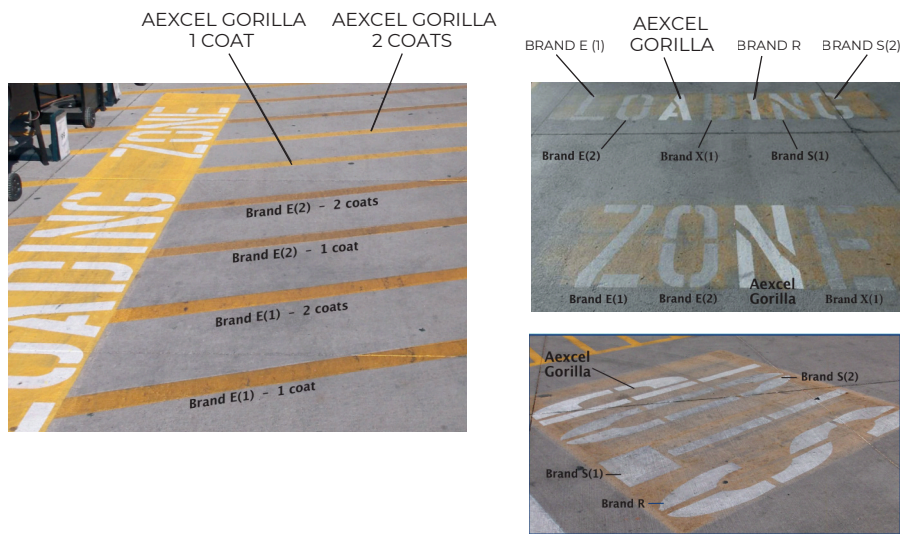

THE ORIGINAL **GORILLA PAINT**

GorillaPaint is our toughest zone-marking paint. This durable acrylic copolymer paint lasts longer and stays cleaner. Solvent-borne Gorilla paint dries quickly and provides better durability than ordinary fast-dry paint. Performs well on all types of pavement, easy to clean up and available in all traffic colors.

FEATURES

- Our toughest zone-marking paint
- Lasts longer
- Stays cleaner
- Solvent-borne acrylic zone marking paint
- Dries quickly
- Provides excellent durability
- Optimum, long-lasting safety
- Performs well on all types of pavement

COLOR OFFERINGS

WHITE	22W - E008
YELLOW	22Y - E006
RED	22R - E007
BLUE	22L - E004
BLACK	22L - A044

Aexcel corporation presents the brightest innovation in zone marking.

Aexcel Corporation, Your Traffic Paint Partner

For over 60 years, our attentive customer service and on-time production and delivery of high-performance products have helped drive results for many customers. Aexcel is ready to help you whether you're a traffic paint distributor looking to serve your marketplace better, a municipality hoping to restripe your roads and parking lots with less frequency, or a striping contractor aiming to minimize paint failures and rework.