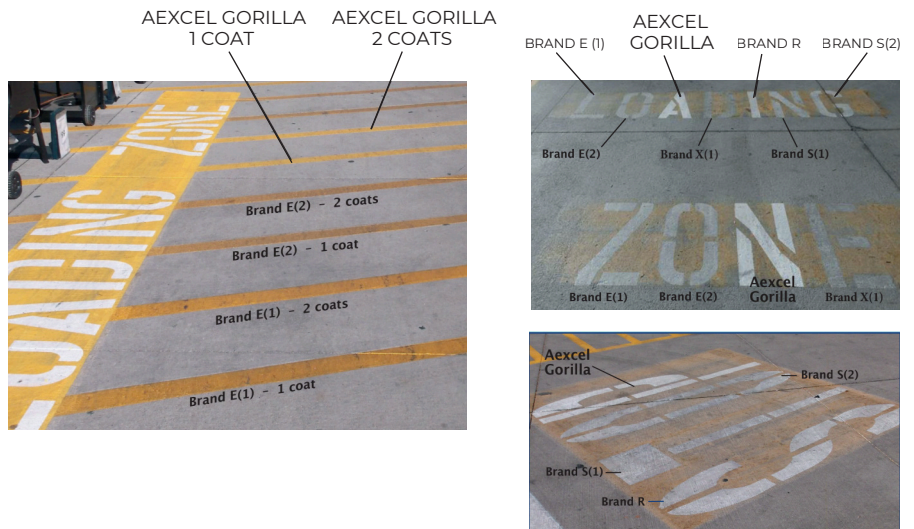

## THE ORIGINAL **GORILLA PAINT**

GorillaPaint is our toughest zone-marking paint. This durable acrylic copolymer paint lasts longer and stays cleaner. Solvent-borne Gorilla paint dries quickly and provides better durability than ordinary fast-dry paint. Performs well on all types of pavement, easy to clean up and available in all traffic colors.

### FEATURES

- Our toughest zone-marking paint
- Lasts longer
- Stays cleaner
- Solvent-borne acrylic zone marking paint
- Dries quickly
- Provides excellent durability
- Optimum, long-lasting safety
- Performs well on all types of pavement

### COLOR OFFERINGS

WHITE	22W - E008
YELLOW	22Y - E006
RED	22R - E007
BLUE	22L - E004
BLACK	22L - A044

Aexcel corporation presents the brightest innovation in zone marking.

### **Aexcel Corporation, Your Traffic Paint Partner**

For over 60 years, our attentive customer service and on-time production and delivery of high-performance products have helped drive results for many customers. Aexcel is ready to help you whether you're a traffic paint distributor looking to serve your marketplace better, a municipality hoping to restripe your roads and parking lots with less frequency, or a striping contractor aiming to minimize paint failures and rework.