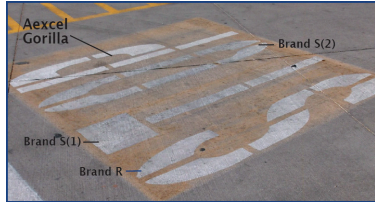

THE ORIGINAL GORILLA PAINT

GorillaPaint is our toughest zone-marking paint. This durable acrylic copolymer paint lasts longer and stays cleaner. Solvent-borne Gorilla paint dries quickly and provides better durability than ordinary fast-dry paint. Performs well on all types of pavement, easy to clean up and available in all traffic colors.

FEATURES

- Our toughest zone-marking paint
- Lasts longer
- Stays cleaner
- Solvent-borne acrylic zone marking paint
- Dries quickly
- Provides excellent durability
- Optimum, long-lasting safety
- Performs well on all types of pavement

Aexcel corporation presents the brightest innovation in zone marking.

COLOR OFFERINGS

WHITE 22W - E008

YELLOW 22Y - E006

RED 22R - E007

BLUE 22L - E004

BLACK 22L - A044

Aexcel Corporation, Your Traffic Paint Partner

For over 60 years, our attentive customer service and on-time production and delivery of high-performance products have helped drive results for many customers. Aexcel is ready to help you whether you're a traffic paint distributor looking to serve your marketplace better, a municipality hoping to restripe your roads and parking lots with less frequency, or a striping contractor aiming to minimize paint failures and rework.