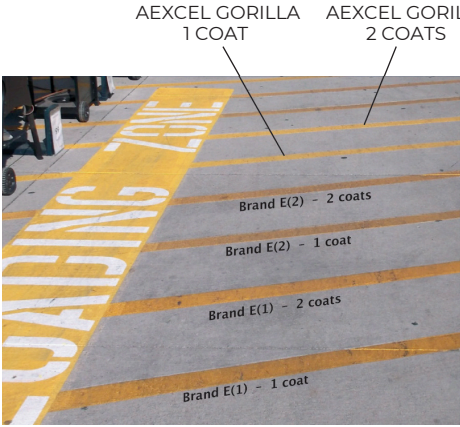

THE ORIGINAL GORILLA PAINT

GorillaPaint is our toughest zone-marking paint. This durable acrylic copolymer paint lasts longer and stays cleaner. Solvent-borne Gorilla paint dries quickly and provides better durability than ordinary fast-dry paint. Performs well on all types of pavement, easy to clean up and available in all traffic colors.

FEATURES

- Our toughest zone-marking paint
- Lasts longer
- Stays cleaner
- Solvent-borne acrylic zone marking paint
- Dries quickly
- Provides excellent durability
- Optimum, long-lasting safety
- Performs well on all types of pavement

Aexcel corporation presents the brightest innovation in zone marking.

COLOR OFFERINGS

WHITE 22W - E008

YELLOW 22Y - E006

RED 22R - E007

BLUE 22L - E004

BLACK 22L - A044

Aexcel Corporation, Your Traffic Paint Partner

For over 60 years, our attentive customer service and on-time production and delivery of high-performance products have helped drive results for many customers. Aexcel is ready to help you whether you're a traffic paint distributor looking to serve your marketplace better, a municipality hoping to restripe your roads and parking lots with less frequency, or a striping contractor aiming to minimize paint failures and rework.