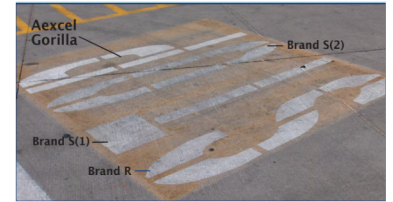

COLOR OFFERINGS

WHITE	22W - E008
YELLOW	22Y - E006
RED	22R - E007
BLUE	22L - E004
BLACK	22L - A044

Aexcel Corporation, Your Traffic Paint Partner

For over 60 years, our attentive customer service and on-time production and delivery of high-performance products have helped drive results for many customers. Aexcel is ready to help you whether you're a traffic paint distributor looking to serve your marketplace better, a municipality hoping to restripe your roads and parking lots with less frequency, or a striping contractor aiming to minimize paint failures and rework.

Visit us online or call Aexcel today.

aexcelcorp.com | 7373 Production Dr. Mentor, OH 44060 | TOLL FREE: (888) 293-9590 | OFFICE: (440) 974-3800

America's Toughest Traffic Paints®