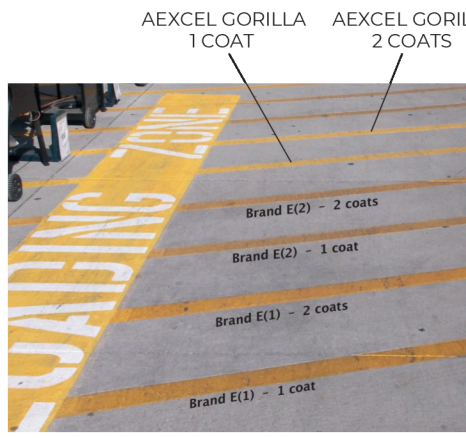

## THE ORIGINAL GORILLA PAINT

GorillaPaint is our toughest zone-marking paint. This durable acrylic copolymer paint lasts longer and stays cleaner. Solvent-borne Gorilla paint dries quickly and provides better durability than ordinary fast-dry paint. Performs well on all types of pavement, easy to clean up and available in all traffic colors.

### FEATURES

- Our toughest zone-marking paint
- Lasts longer
- Stays cleaner
- Solvent-borne acrylic zone marking paint
- Dries quickly
- Provides excellent durability
- Optimum, long-lasting safety
- Performs well on all types of pavement

### COLOR OFFERINGS

WHITE	22W - E008
YELLOW	22Y - E006
RED	22R - E007
BLUE	22L - E004
BLACK	22L - A044